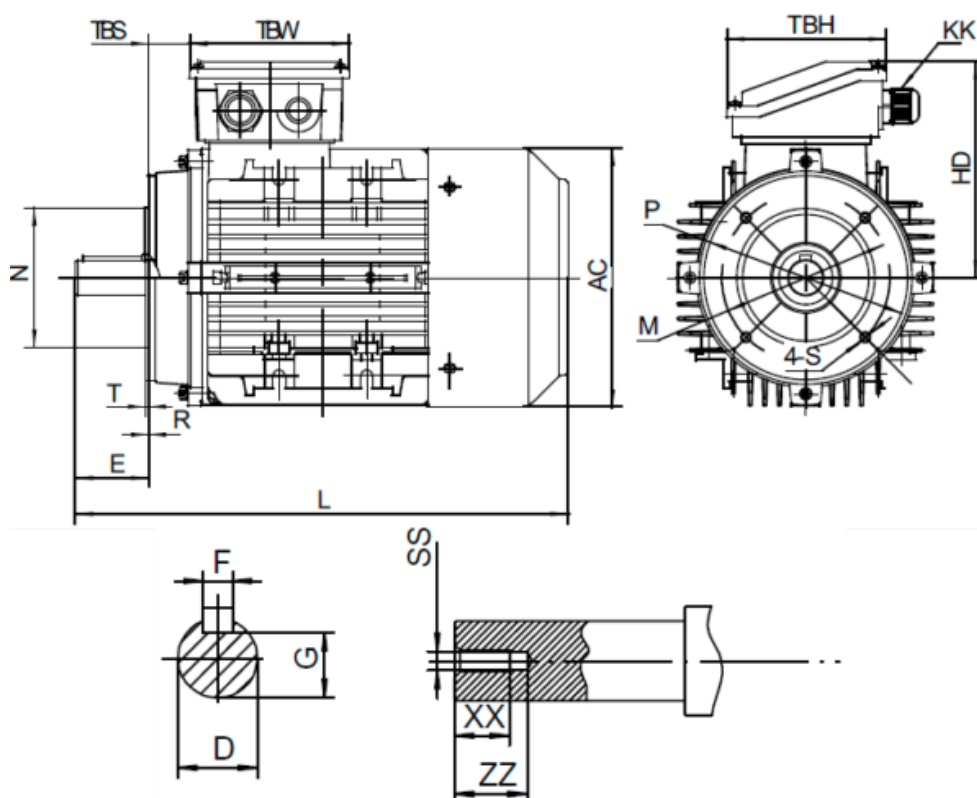

Data Sheet

Article number: 25180075021540

Description: Kleedrive T3A 132S2-2 7.5kw 2800 rpm UL/CSA
3x230/400V 50 HZ IP55 B14 Eff=90,1%

Measures

AA = 260	L = 460/498	TBH = 118
AC = Ø261	M = Ø165	TBS = 36.5
AD = 323	N = Ø130	TBW = 118
D = Ø38	P = Ø200	XX = 28
E = 80	R = 0	ZZ = 37
F = 10	S = M10	
G = 33	SS = M12	
HD = 191	T = 3.5	